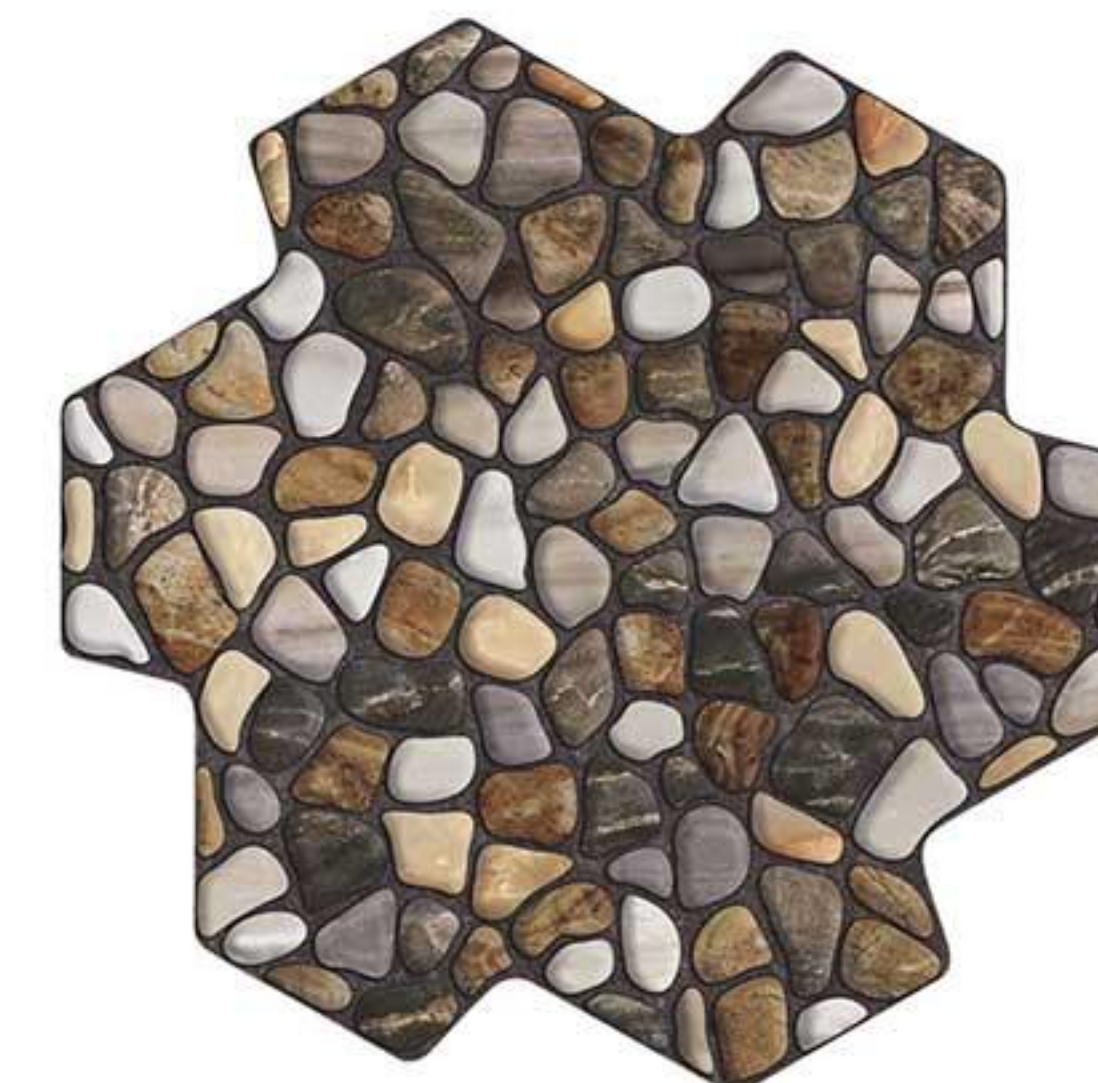

آلدو A1
ALDO A1
CODE: 2801
SIZE: 50X50.5 G
CERAMIC TILE
MATTE GLAZE