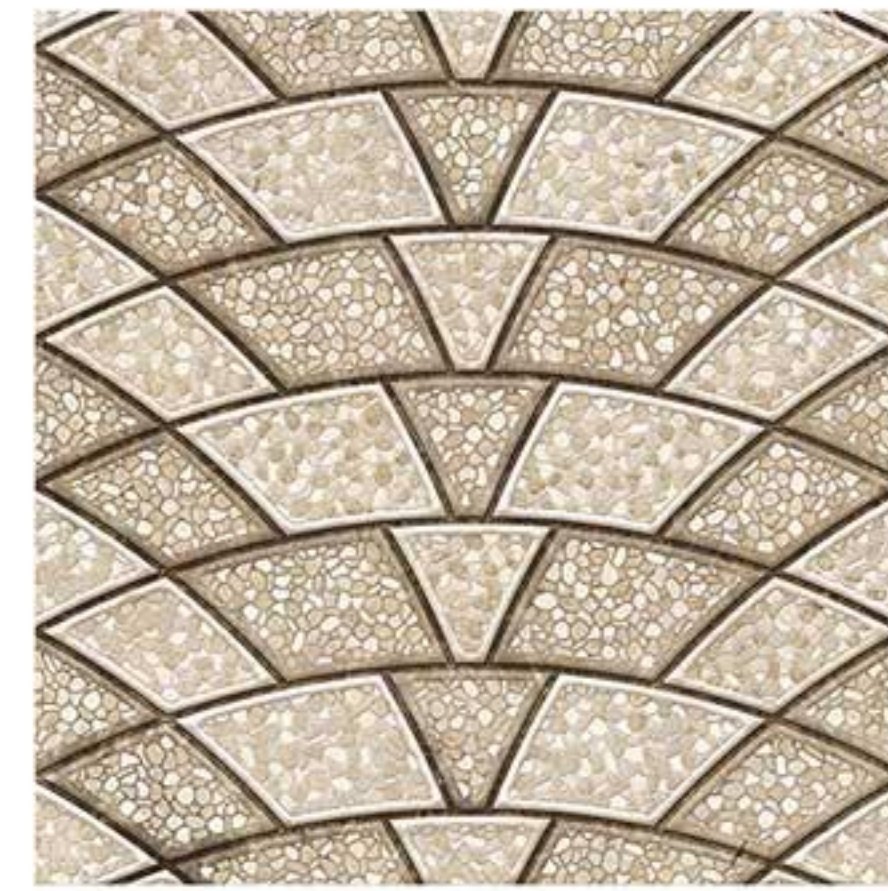

RABO رابو
CODE: 1521 SIZE: 33X33 P
MATTE GLAZE CERAMIC TILE