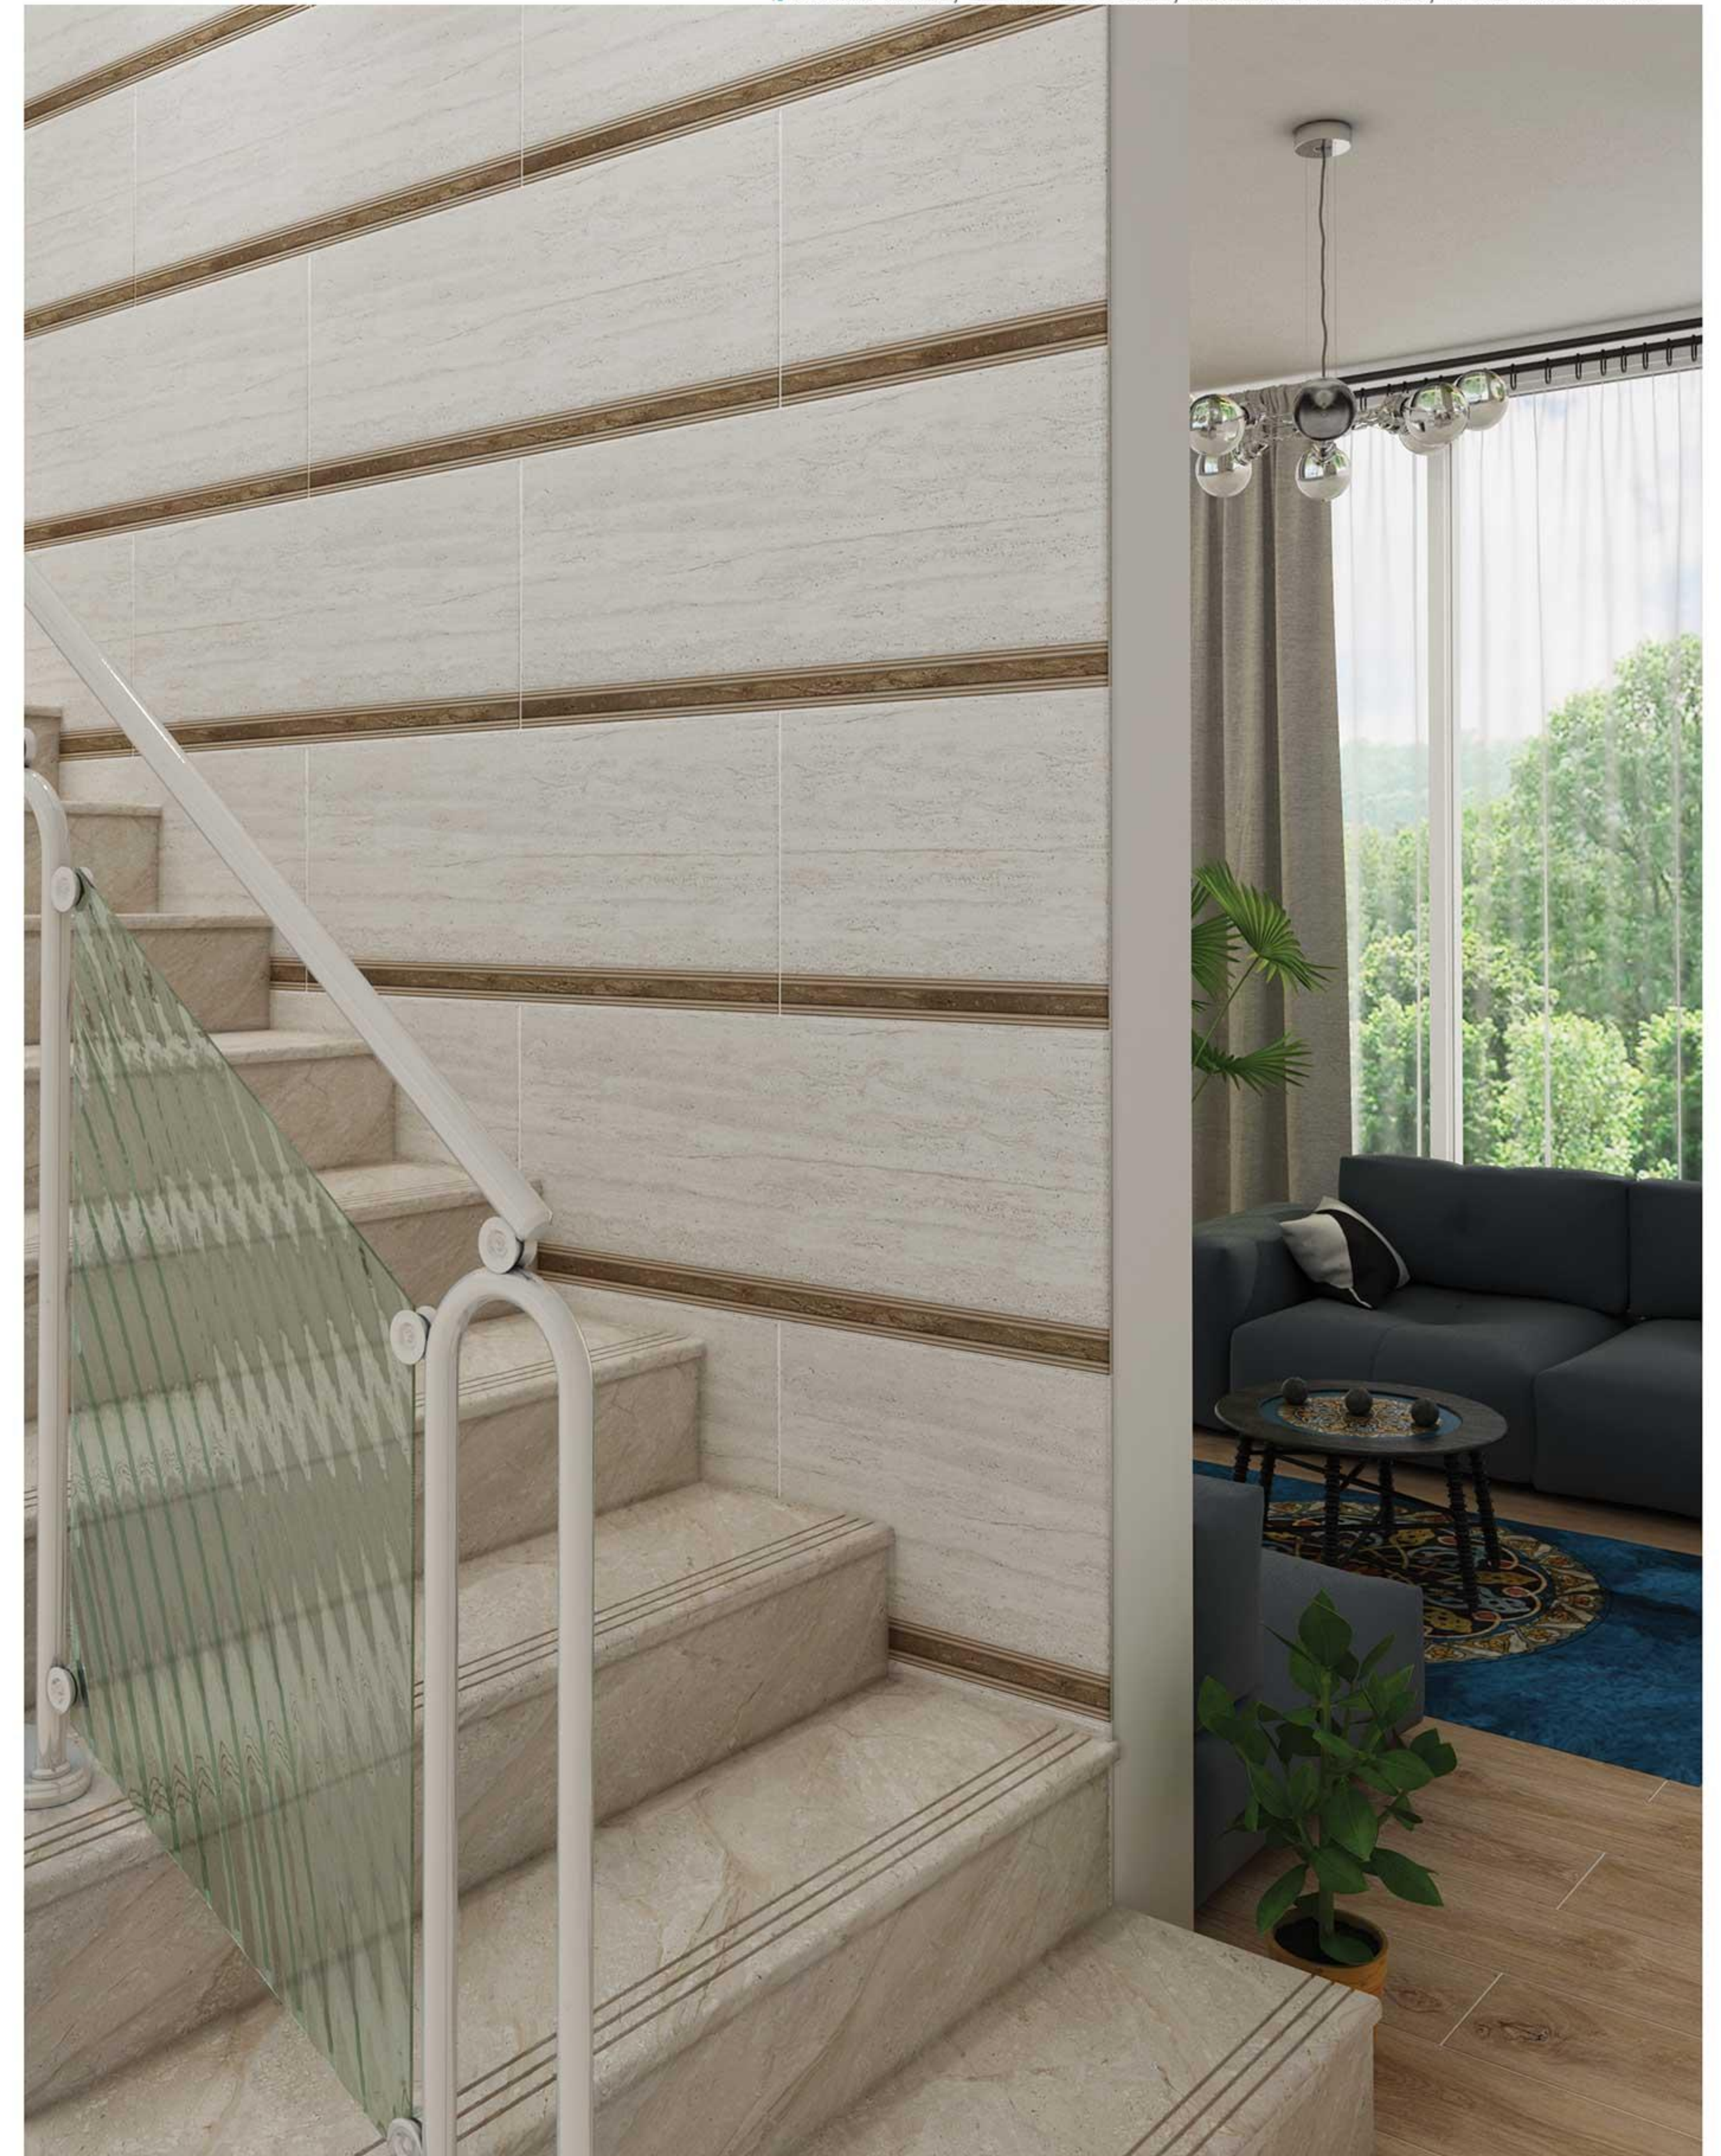

TF 100

STAIRS WALL, ELEVATOR SIDES, BUILDING FACADES, YARD AND PATIO

CERAMIC TILE + WHITE BODY
MATTE GLAZE
CODE:3002
SIZE: 40X100 WH