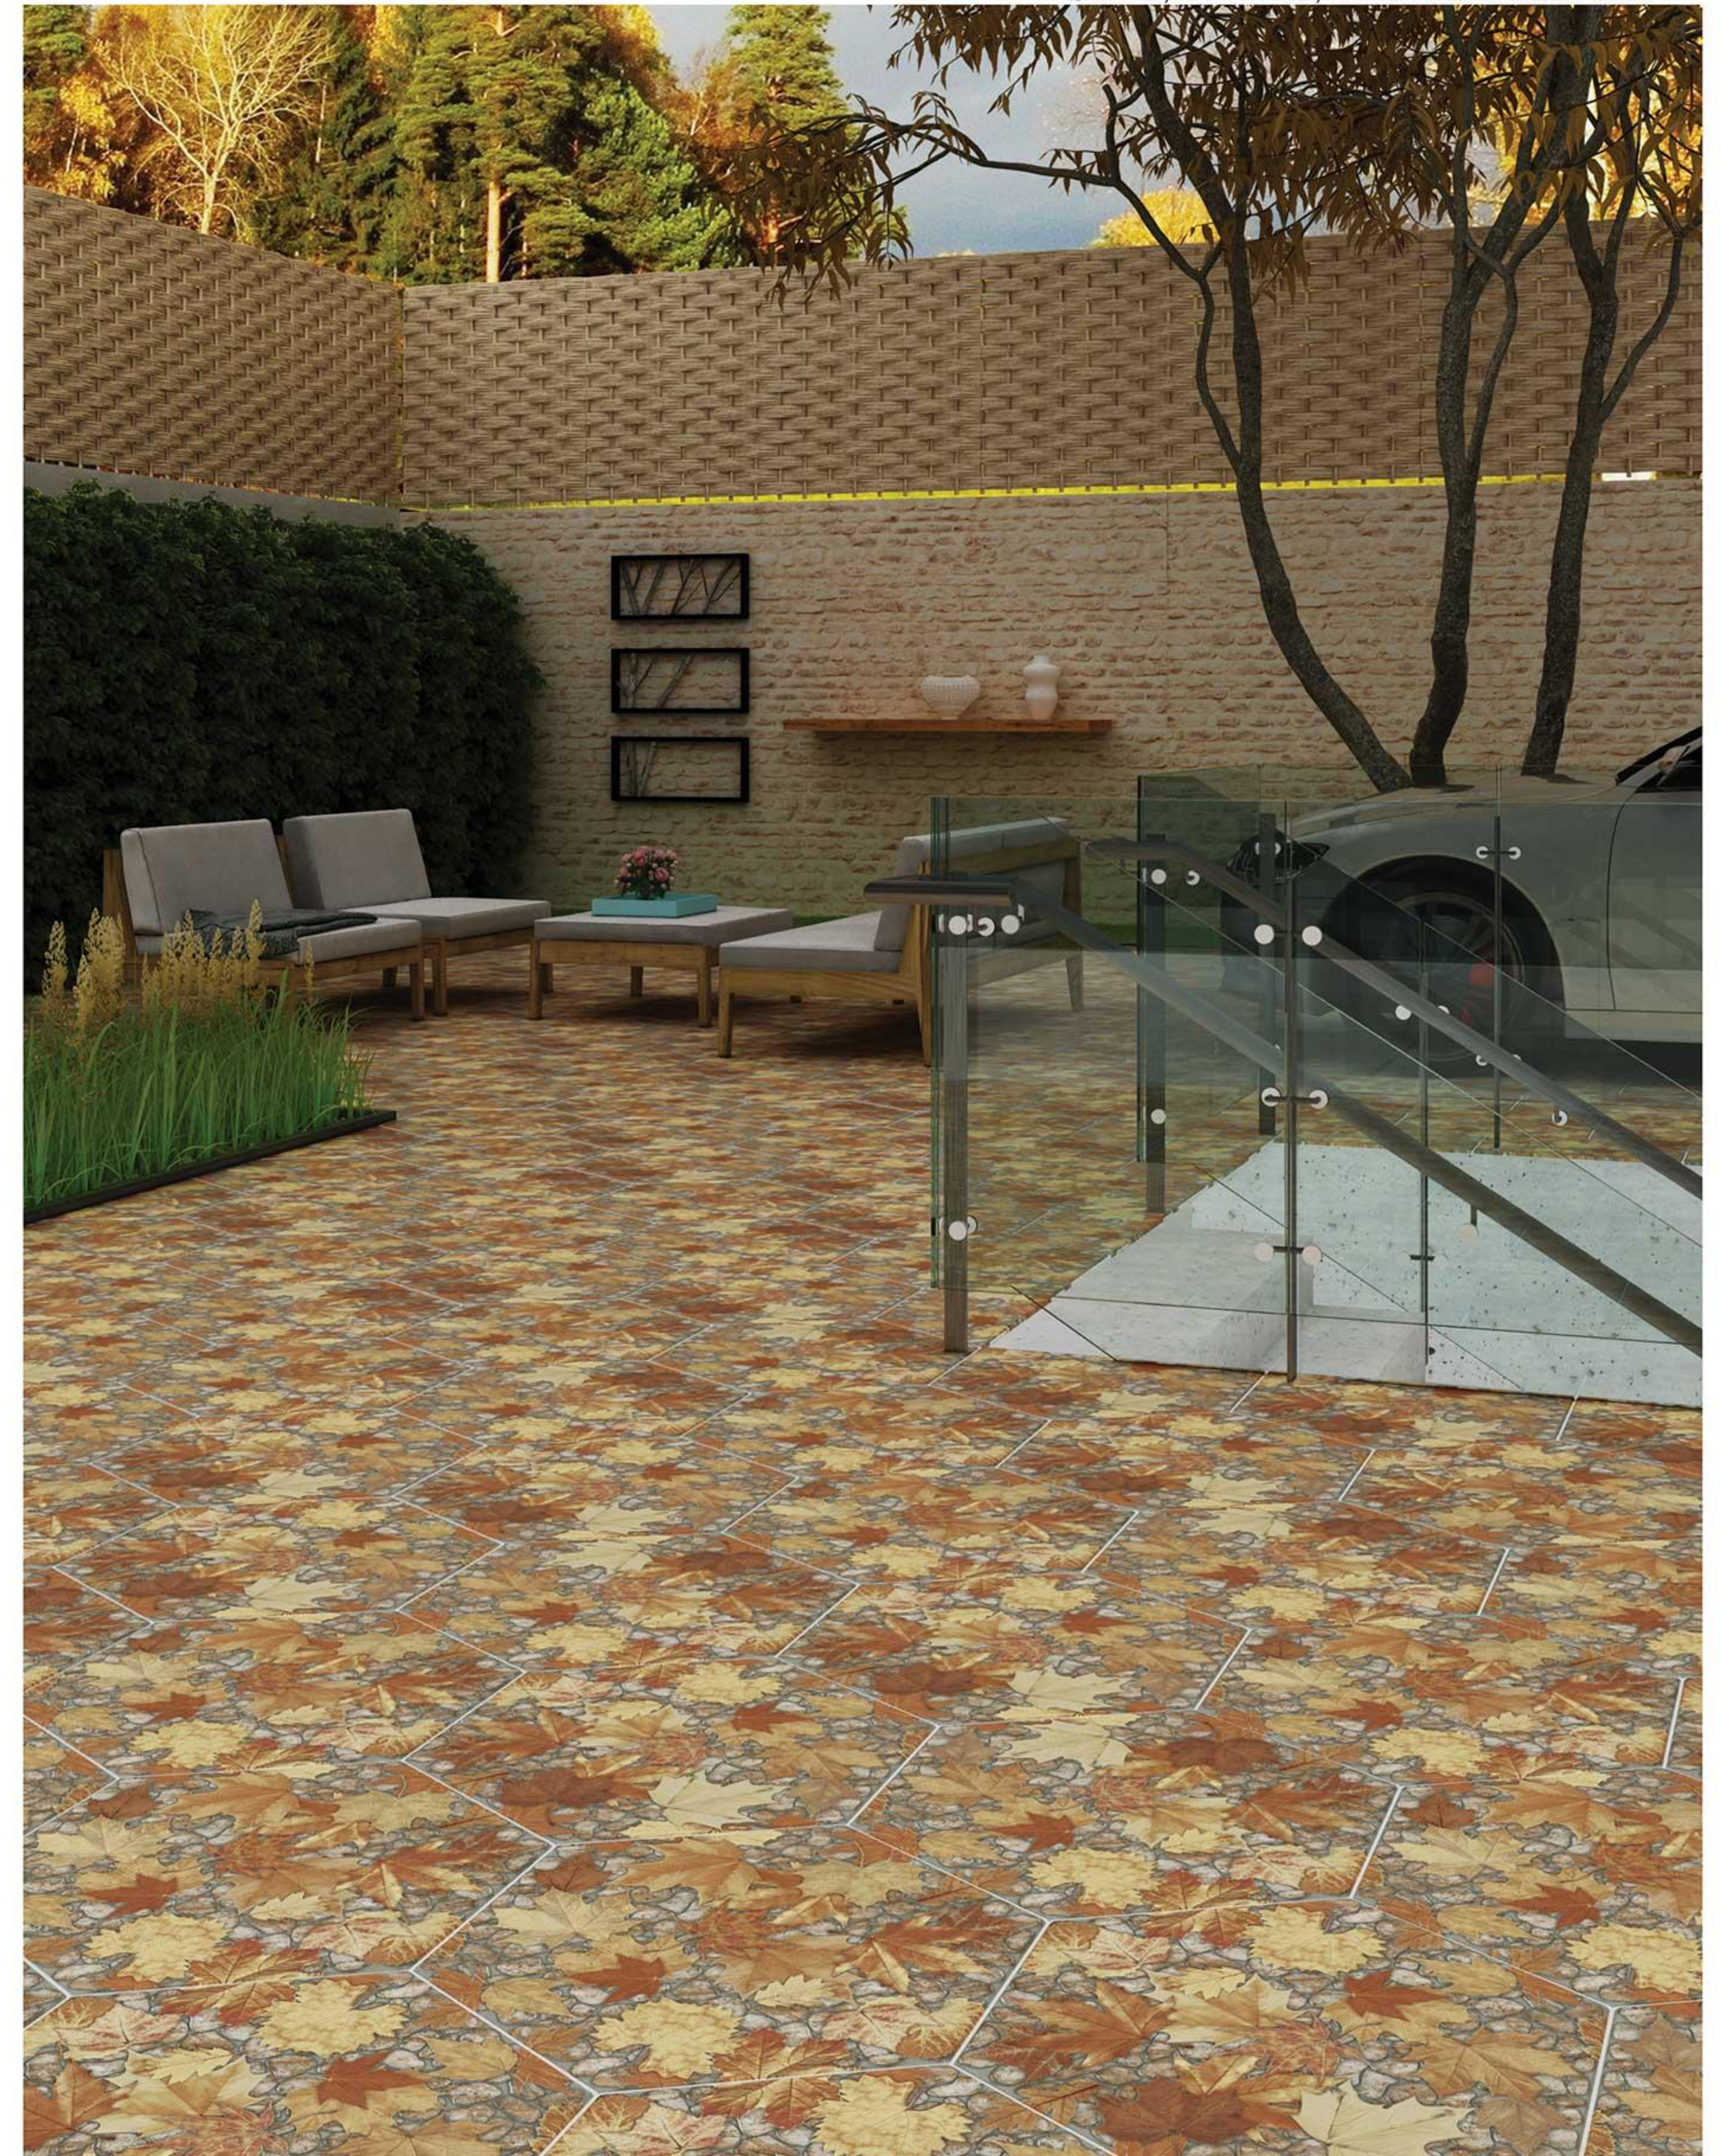

CERAMIC TILE
MATTE GLAZE
SIZE: 50X50.5 G

DAYAN

CERAMIC TILE
MATTE GLAZE
CODE:2815
SIZE: 60X60 P - THICKNESS: 14.5 MM

دایان

KHAZAN

YARD, BACKYARD, PATIO AND GARDEN ROOF

HEXAGON CERAMIC TILE
MATTE GLAZE
CODE: 2523
SIZE: 53.5X62 HEX